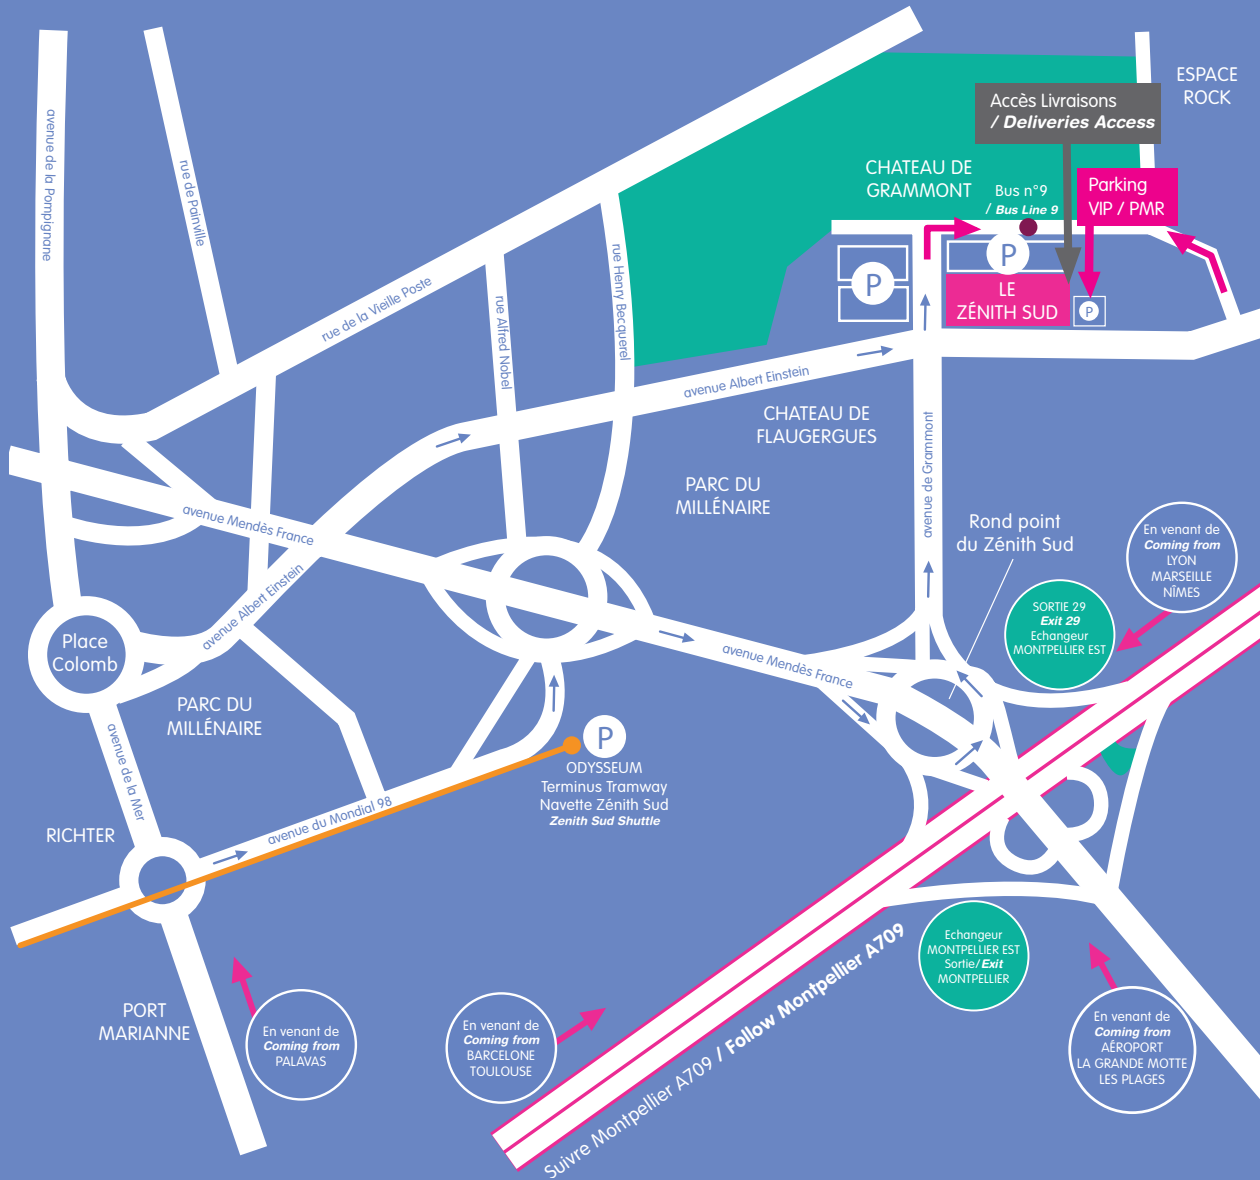

LE ZENITH SUD

BY MONTPELLIER EVENTS

PLAN D'ACCÈS / ACCESS

Flashcode Accès Parking
Flashcode Parking Access

LE ZENITH SUD 
BY MONTPELLIER EVENTS

Parc de Grammont
2733 Avenue Albert Einstein
34000 Montpellier

T: +33 (0)4 67 64 68 83

GPS: lat 43.613794 - long 3.930007

www.montpellier-events.com