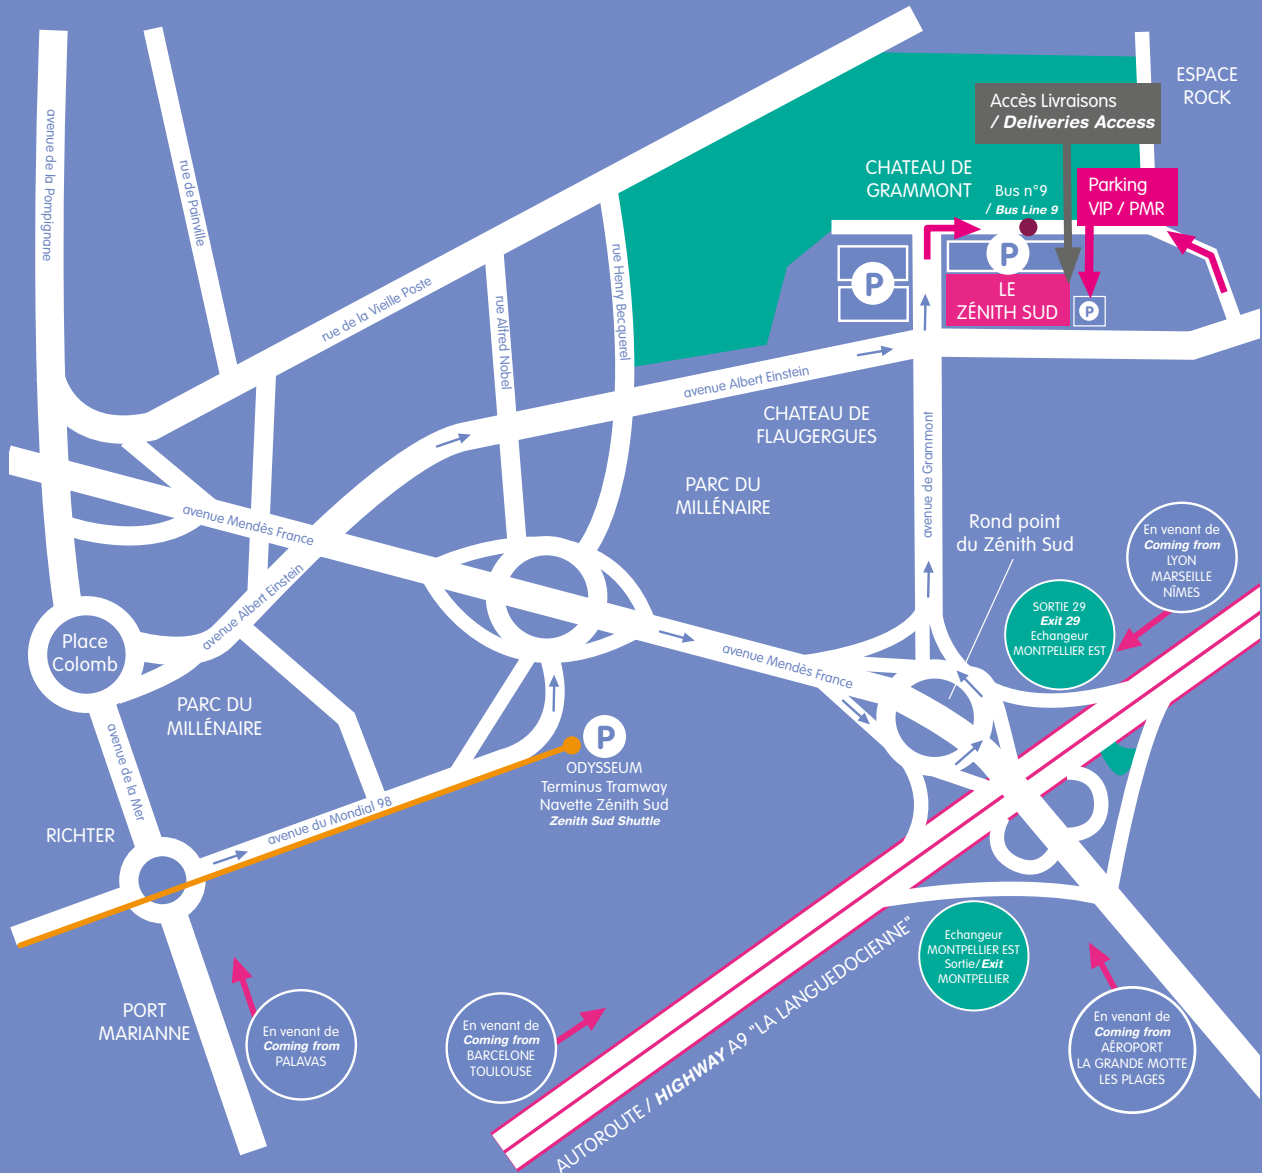

LE ZENITH SUD

BY MONTPELLIER EVENTS

PLAN D'ACCÈS / ACCESS

Flashcode Accès Parking
Flashcode Parking Access

LE ZENITH SUD 
BY MONTPELLIER EVENTS

Parc de Grammont
2733 Avenue Albert Einstein
34000 Montpellier

T: +33 (0)4 67 64 68 83

GPS: lat 43.613794 - long 3.930007

www.montpellier-events.com